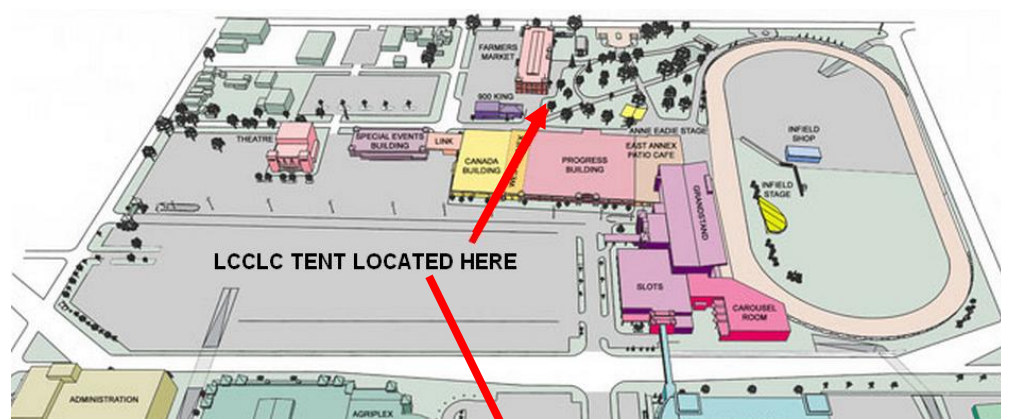

# Cross Cultural Learner Centre

Located next to the Weekend Farmer's Market

A Cultural Day at the Western Fair, Organized by the London Cross Cultural Learner Centre

When: Tuesday, Wednesday and Thursday, September 13th, 14th, & 15th (between 3:00 – 9:00 PM)

Where: The Western Fair District (East of Rectory St. – between York St. and Dundas St. / London ON)